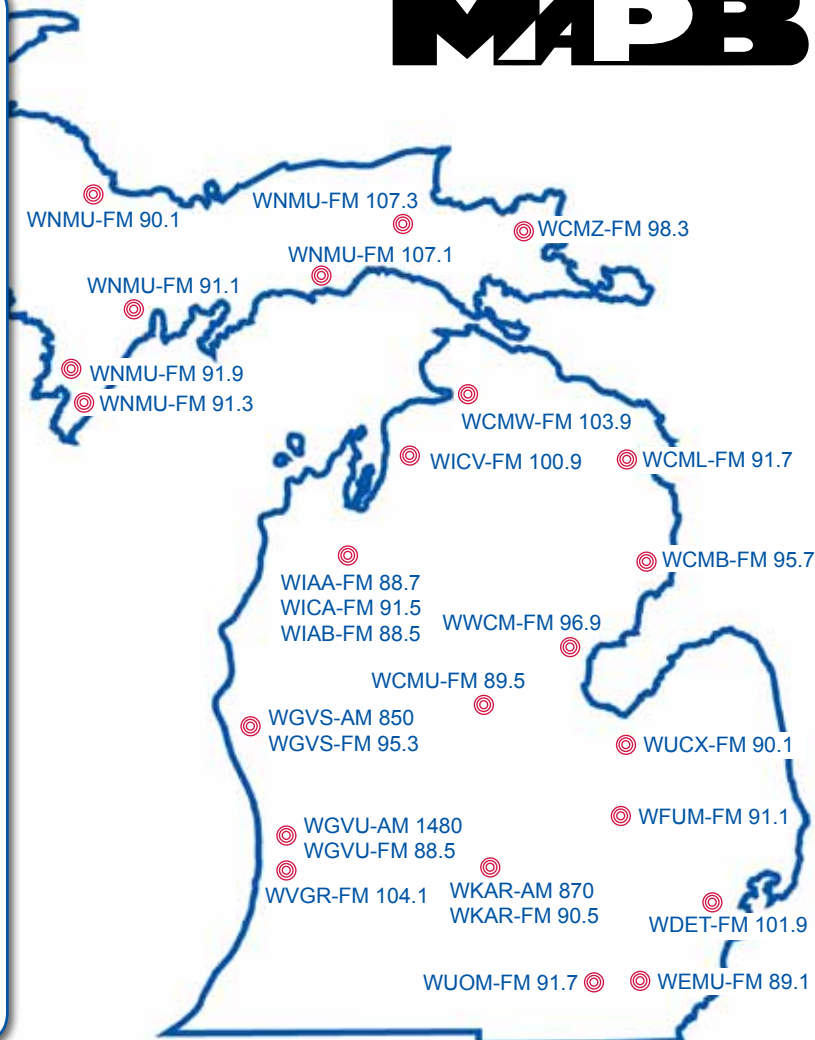

Target Your Market with Michigan's Public Radio Stations

Michigan Public Radio Stations Provide TARGETED Multi-Market Coverage

-  27 stations throughout Michigan reach more than 800,000 listeners each week.
-  Public radio targets specific audiences with unique local programming like news/talk, classical, jazz, blues, folk and adult alternative.
-  The stations provide the highest quality national programming through NPR and feature award-winning programs like *Morning Edition* and *All Things Considered*.
-  Public radio listeners are more than twice as likely as the average adult to have a college degree, be employed in a professional/managerial occupation and influence business purchases.
-  Public Radio listeners have a median household income of almost \$70,000.
-  Sponsorship messages stand-out in an uncluttered environment!
-  Nearly 70% of public radio listeners have a more positive image of businesses that sponsor public broadcasting programs

Sources: MRI 2000, Arbitron 2001, 2002

Contact Your Local Public Radio Station For More Information

Central Michigan Public Broadcasting

(989) 774-3105
 WCMU-FM 89.5, Mt. Pleasant
 WCMZ-FM 98.3, Sault Ste. Marie
 WCMB-FM 95.7, Oscoda
 WCML-FM 91.7, Alpena
 WCMW-FM 103.9, Harbor Springs
 WWCM-FM 96.9, Standish

(231) 276-4400
 WIAA-FM 88.7, Interlochen
 WICV-FM 100.9, Interlochen
 WICA-FM 91.5, Traverse City
 WIAB-FM 88.5, Interlochen
 WLMN-FM 89.7, Interlochen

Michigan Radio

(734) 764-9210
 WUOM-FM 91.7, Ann Arbor
 WVGR-FM 104.1, Grand Rapids
 WFUM-FM 91.1, Flint